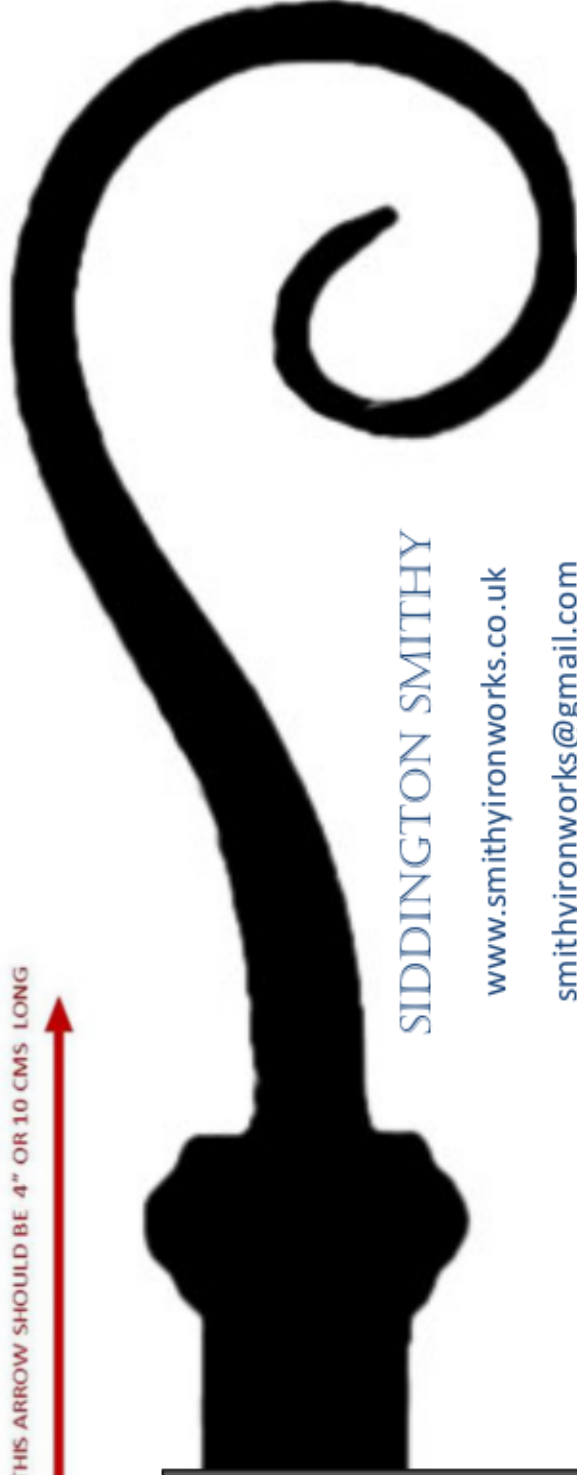

CURTAIN POLE WIDE CROOK SMALL BUSH 27 MM

PLEASE CHECK SCALE . THIS ARROW SHOULD BE 4" OR 10 CMS LONG

SIDDINGTON SMITHY

www.smithyironworks.co.uk

smithyironworks@gmail.com

01260 224362 07973 529860

Please call 9 a.m. - 9 p.m.

The grey area is the space used by the standard bracket as shown in the photo. Other bracket designs are available, please see website.

This 27mm pole will span in the region of 8 feet (2.4mtrs) without a centre bracket. Also available in 33mm; will span up to 3mtr without centre bracket.

PLEASE NOTE, DUE TO PAGE SIZE THE BRACKET MAY NOT BE SHOWN AT ITS ACTUAL LENGTH. AS STANDARD IT EXTENDS APPROXIMATELY 14 CM BELOW THE BOTTOM OF THE POLE.

This can be reduced if required.

Side view with large bush